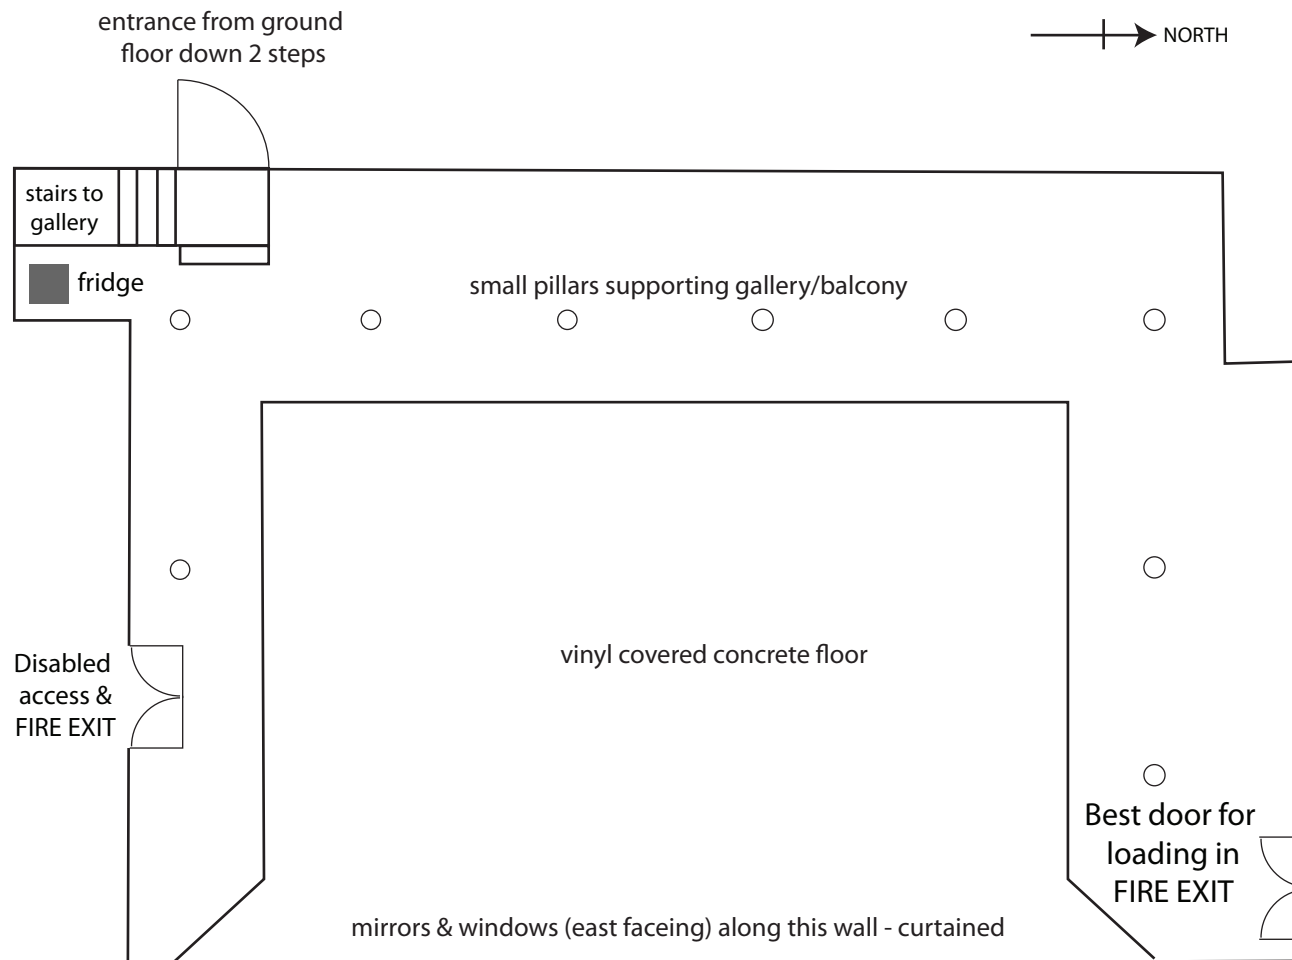

UNION
CHAPEL

Sunday School Hall

formerly known as the Studio Theatre

Large room, ideal for long term theatre rehearsals with lots props/scenery.
Usually only available for longer hire periods.

Room dimensions:

17.82m x 11.8m, wall to wall, under balcony
11m x 7m clear footprint inside balcony columns
2 story height room, 3m from floor to underside balcony; 5.8m from floor to underside of lighting truss

Location: Ground floor, wheelchair accessible

Furniture: Folding/stacking chairs, tressle tables.
Please DO NOT gaffa tape furniture to make props/scenery!

Facilities: Fridge, no kettle - please bring your own. Use of Chapel kitchen for sink/washing up.

WiFi: Yes,

Piano: on request in advance (no charge),
tune on request in advance (fee applies)

Heating: Electric heaters on walls, overhead gas blower heater. Recommended to hire your own Red Rad heaters during colder winter months.

Lighting: compact fluroescent bulbs under gallery, large windows (east), floodlight off balcony, empty overhead lighting truss - please bring your own lights if required.

IMPORTANT NOTE -

Exclusive hire - this is the only space in Union Chapel suitable for lots / large props or scenery.
All items left at owners risk. Locakable room.

Sunday School Gallery (balcony)

Accessed from inside the room via a small staircase.

2 of the alcoves on the gallery are vacent and available for use with hire of the main hall eg. small production office space

ROOMS ARE NOT SOUND PROOFED
UNSUITABLE FOR SOUND RECORDING