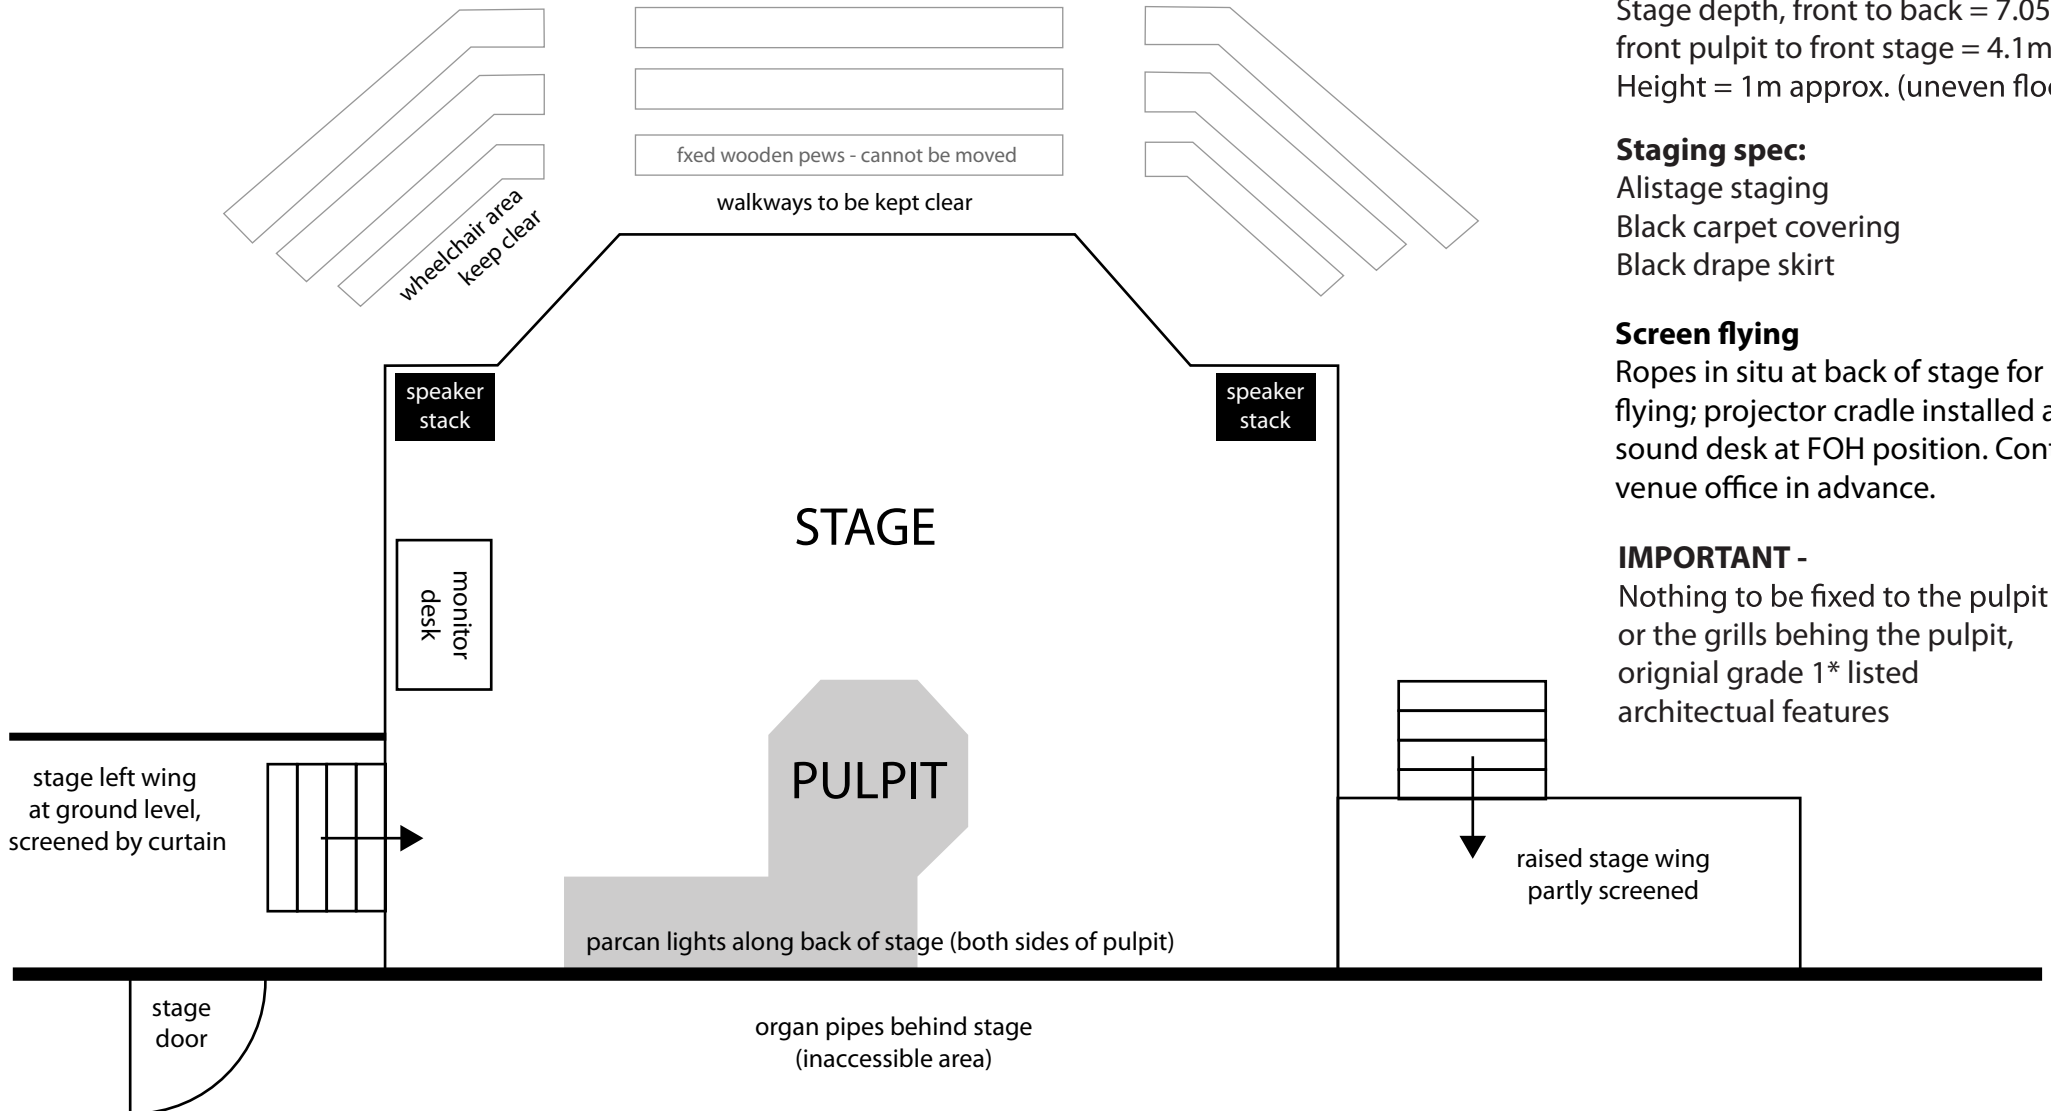

Chapel stage

Stage dimensions:

Width = 11m (widest point)
 Stage depth, front to back = 7.05m
 front pulpit to front stage = 4.1m
 Height = 1m approx. (uneven floor)

Staging spec:

Alistage staging
 Black carpet covering
 Black drape skirt

Screen flying

Ropes in situ at back of stage for screen flying; projector cradle installed above sound desk at FOH position. Contact venue office in advance.

IMPORTANT -

Nothing to be fixed to the pulpit or the grills behind the pulpit, original grade 1* listed architectural features